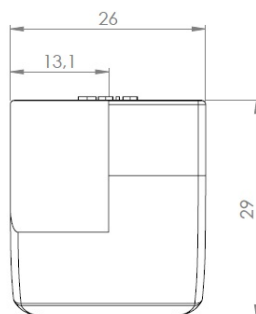

PRODUCT SHEET

Description:

Glass Door Handle "Badge", F/Double Doors, L+R, Black Anod, F/Glass Thickness 4-5mm, 1 ABS Screw W/PVC Tip & 1 ABS, Screw W/Hard $\varnothing 5 \times 3,5$ mm ABS Extension.

Item number:

17.40.072-0

Units	Box	Carton	HS Code	Barcode
Pair	12	240	8302420090	 5704866072137

Changed from 6.00 mm. to 6.20 mm. 23-04-2012

Screw needed - not on drawing!!
One side shown

SISO A/S

Mileparken 11
DK-2740 Skovlunde
Denmark
VAT: DK 24786013