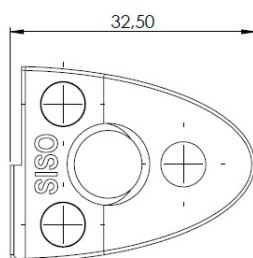

PRODUCT SHEET

Description:

Glass Door Handle "Badge", F/Double Doors, L+R, Black Anod, F/Glass Thickness 4-5mm, 1 ABS Screw W/PVC Tip & 1 ABS, Screw W/Hard $\varnothing 5 \times 3,5$ mm ABS Extension.

Item number:

17.40.072-0

Units	Box	Carton	HS Code	Barcode
Pair	12	240	8302420090	 5704866072137

Changed from 6.00 mm. to 6.20 mm. 23-04-2012

Screw needed - not on drawing!!
One side shown

SISO A/S

Mileparken 11
DK-2740 Skovlunde
Denmark
VAT: DK 24786013