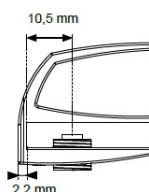

PRODUCT SHEET

Description:

Glass Door Handle "Badge", F/Double Doors, L+R, Black Anod, F/Glass Thickness 4-5mm, 1 ABS Screw W/PVC Tip & 1 ABS, Screw W/Hard $\varnothing 5 \times 3,5$ mm ABS Extension.

Item number:

17.40.072-0

Units	Box	Carton	HS Code	Barcode
Pair	12	240	8302420090	 5704866072137

Changed from 6.00 mm. to 6.20 mm. 23-04-2012

Screw needed - not on drawing!!
One side shown

SISO A/S

Mileparken 11
DK-2740 Skovlunde
Denmark
VAT: DK 24786013